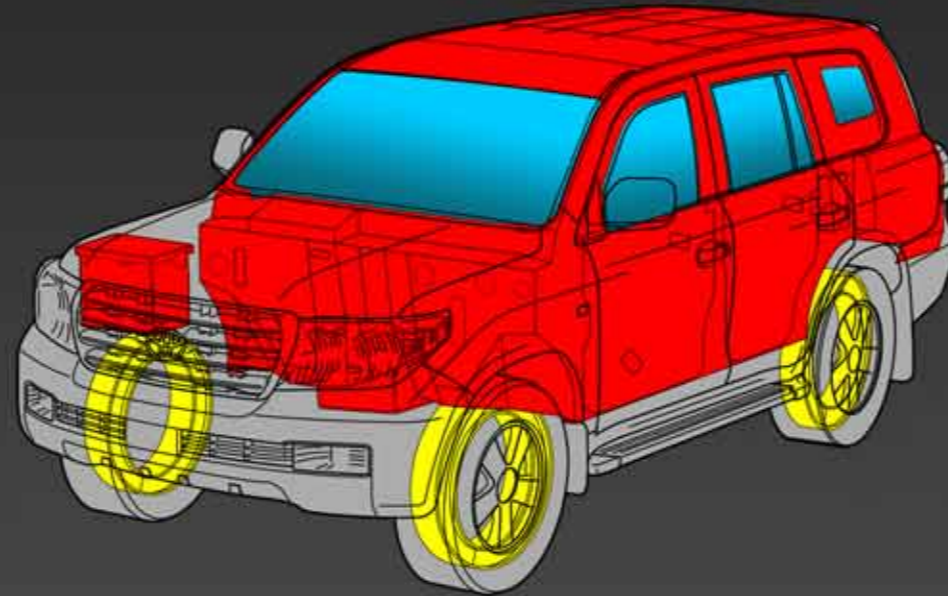

360° Armor Protection

Armored Toyota LandCruiser 200 Series B6

Manila Protection Inc.

Address (Head Office)

36 Laura Drive, 1st Avenue,
(TBICA) Bagumbayan,
Taguig City, Metro Manila,
Philippines 1630

Contact Number